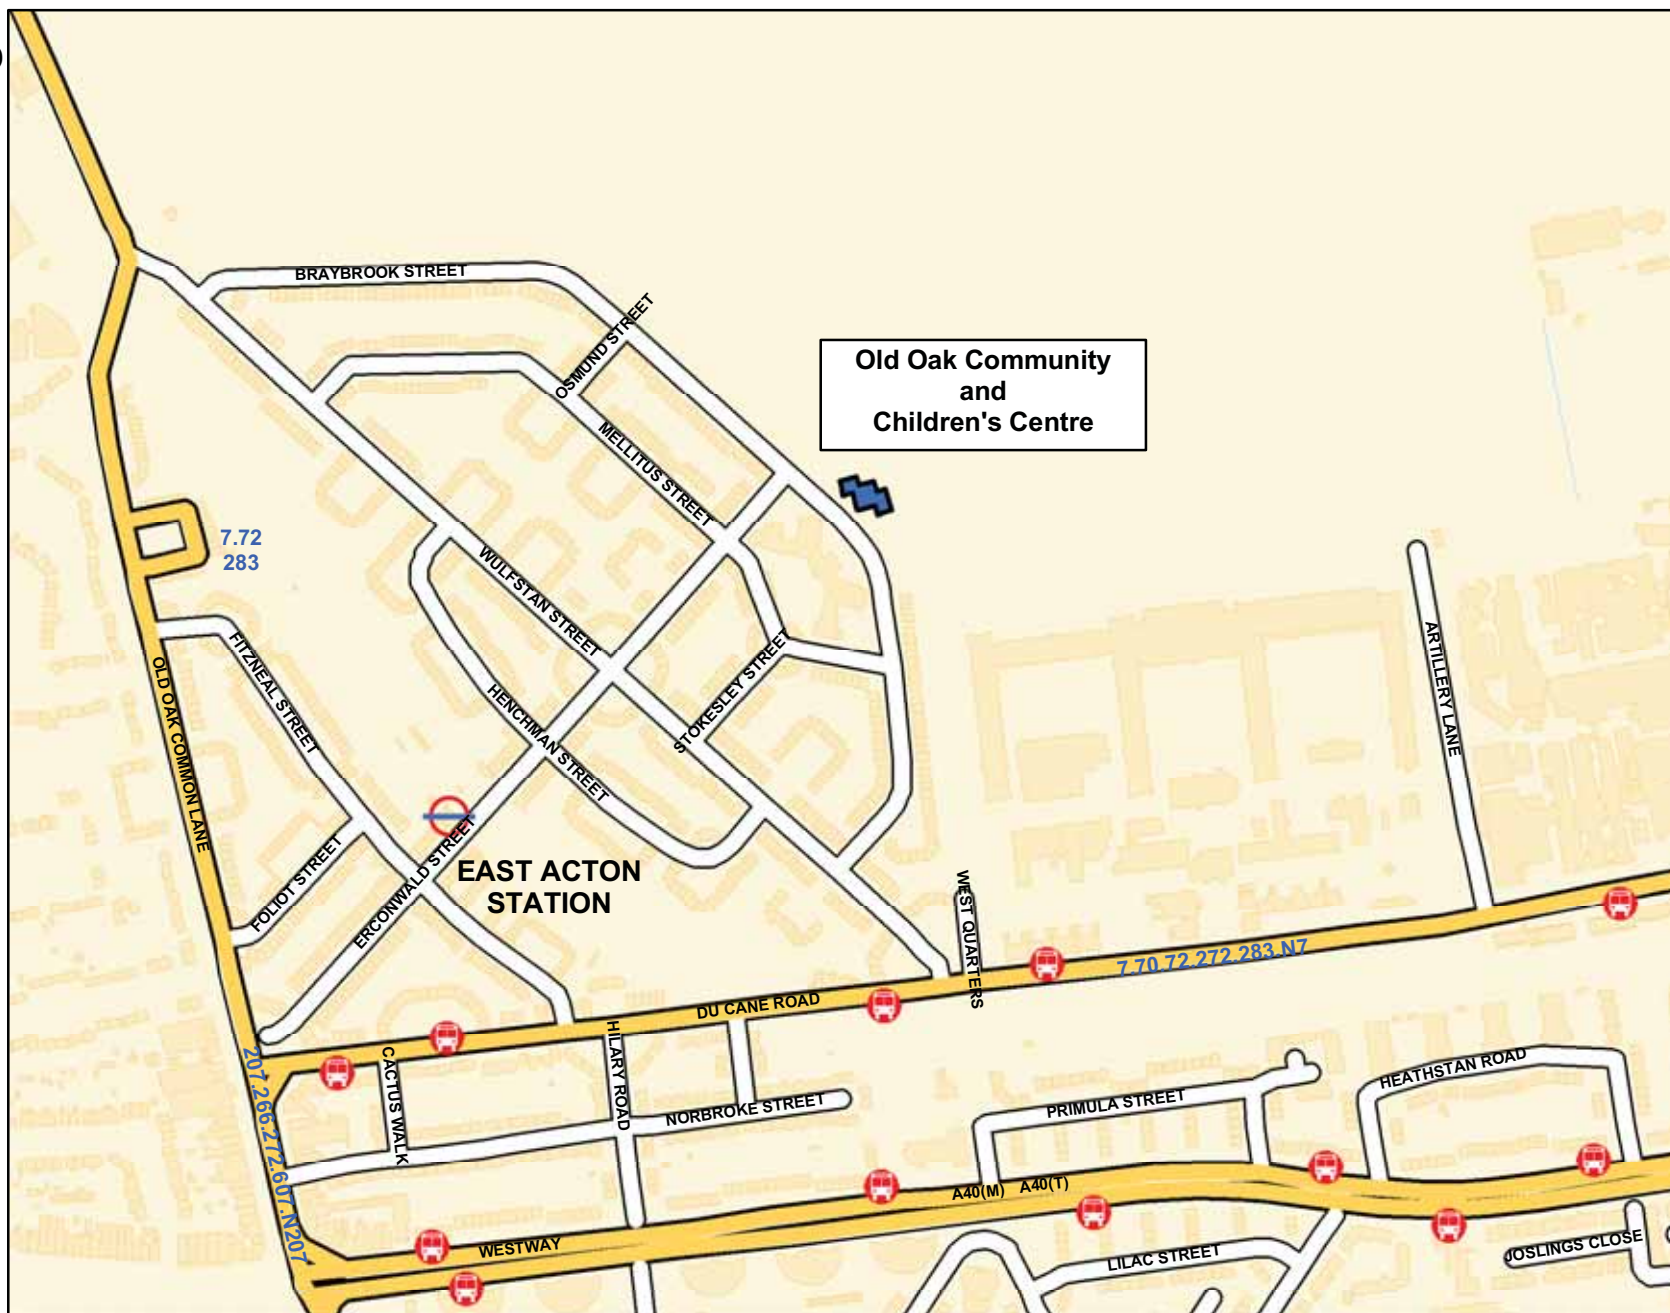

## LEGEND

72.220.283.295

Bus Route

Bus Stop

Parking

Underground Station

Step-free Tube Station

1:5,000